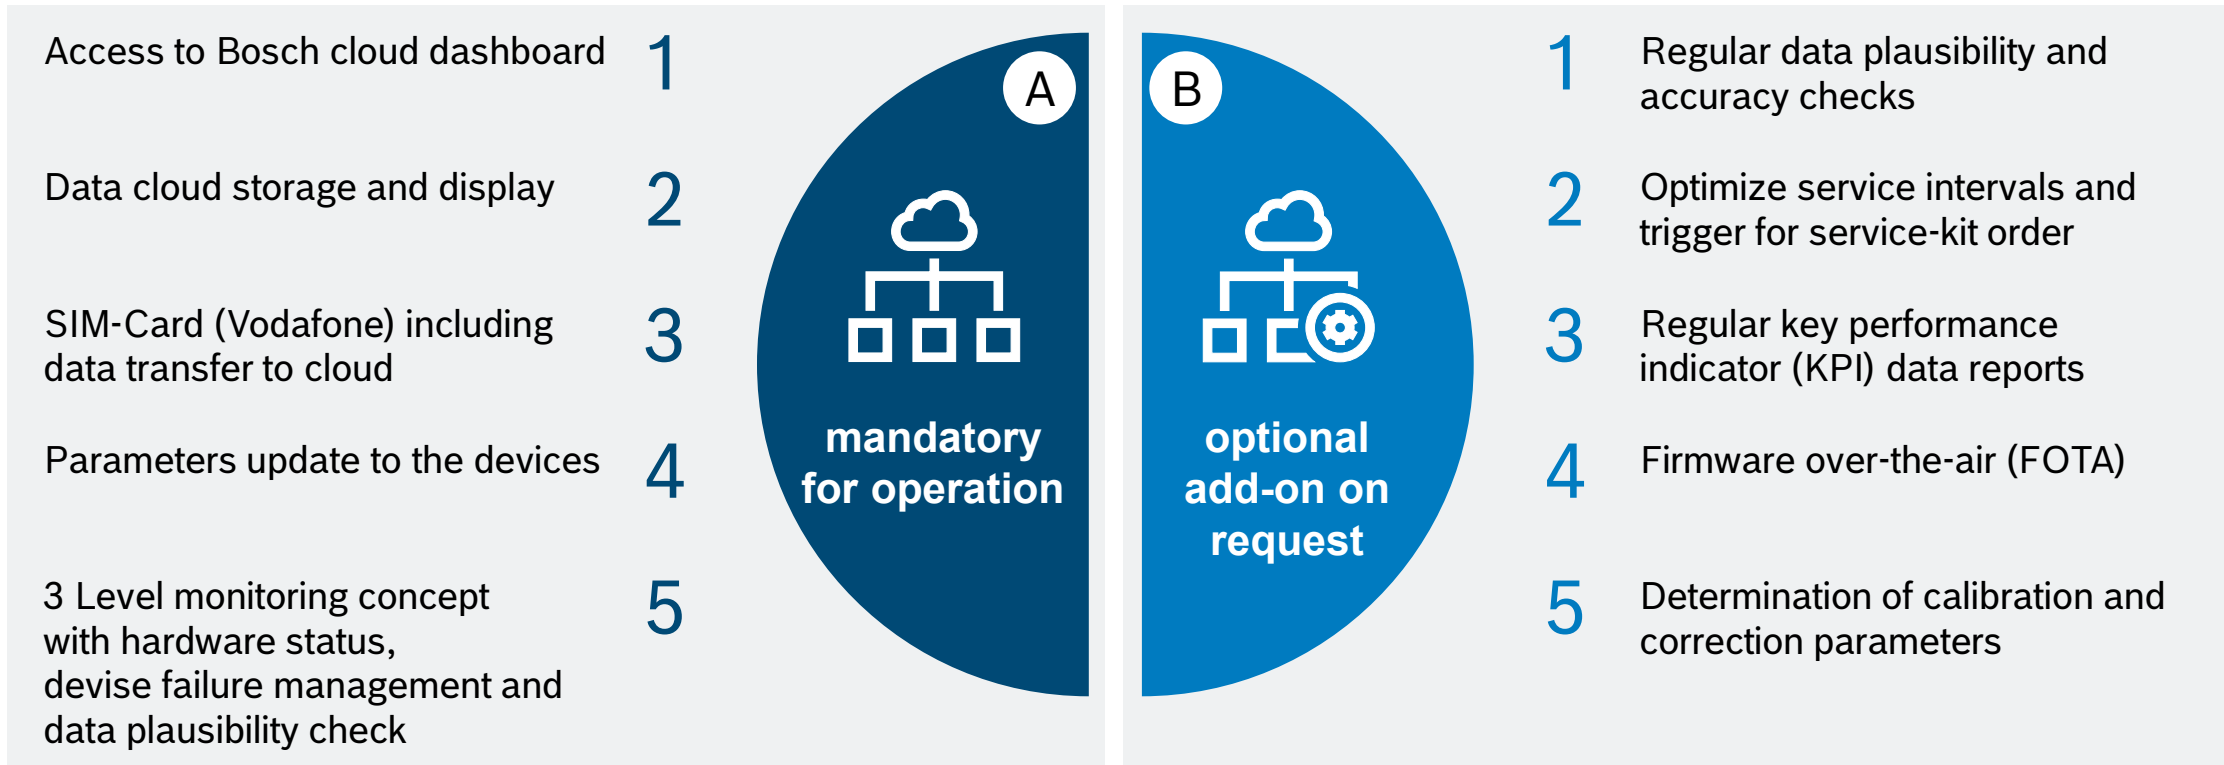

Robert Bosch GmbH – Service Package A & B

Device management as a service by Bosch experts | Overview

**Bosch is your 1st Level Support for all issues related to your ECoB.
We take care!**